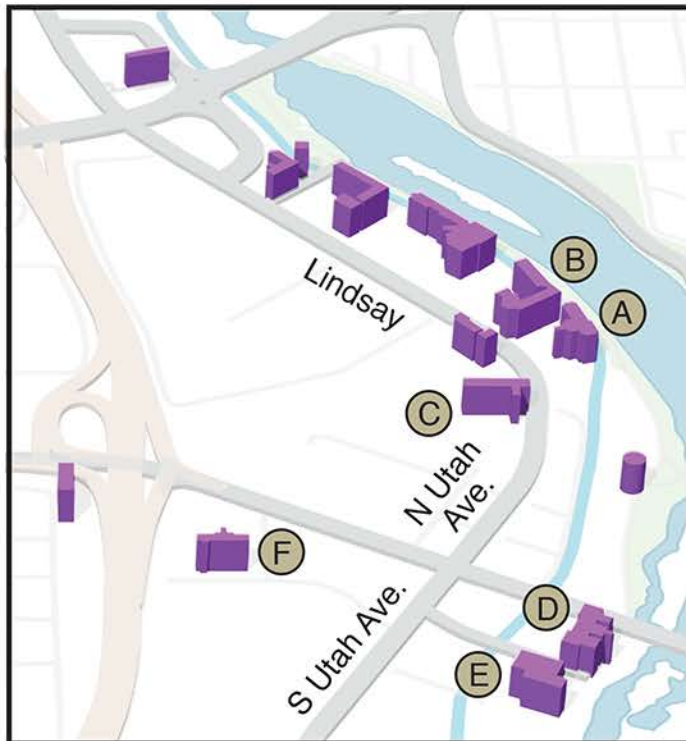

# HOTELS

- (A) Hilton Garden Inn**  
(208) 522-9500  
700 Lindsay Blvd,  
Idaho Falls, ID 83402
- (B) Le Ritz**  
208-528-0880  
720 Lindsay Boulevard,  
Idaho Falls, ID 83402
- (C) Hampton Inn Airport**  
(208) 523-1400  
Hampton 645 Lindsay Blvd,  
Idaho Falls, ID 83402
- (D) Residence Inn**  
by Marriott  
(208) 542-0000  
635 W Broadway St  
Idaho Falls, ID 83402
- (E) SpringHill Suites**  
by Marriott  
(208) 552-7000  
665 Riverwalk Drive,  
Idaho Falls, ID 83402
- (F) Fairfield Inn & Suites**  
by Marriott  
(208) 552-7378  
1293 W Broadway St,  
Idaho Falls, ID 83402

## Directions from air port to most Hotels

Start out going south on N Skyline Dr.  
Take the 1st right to stay on N Skyline Dr.  
Turn left onto Grandview Dr.  
Stay straight to go onto US-20 E  
Take the Lindsay Blvd exit  
Turn left onto Lindsay Blvd.