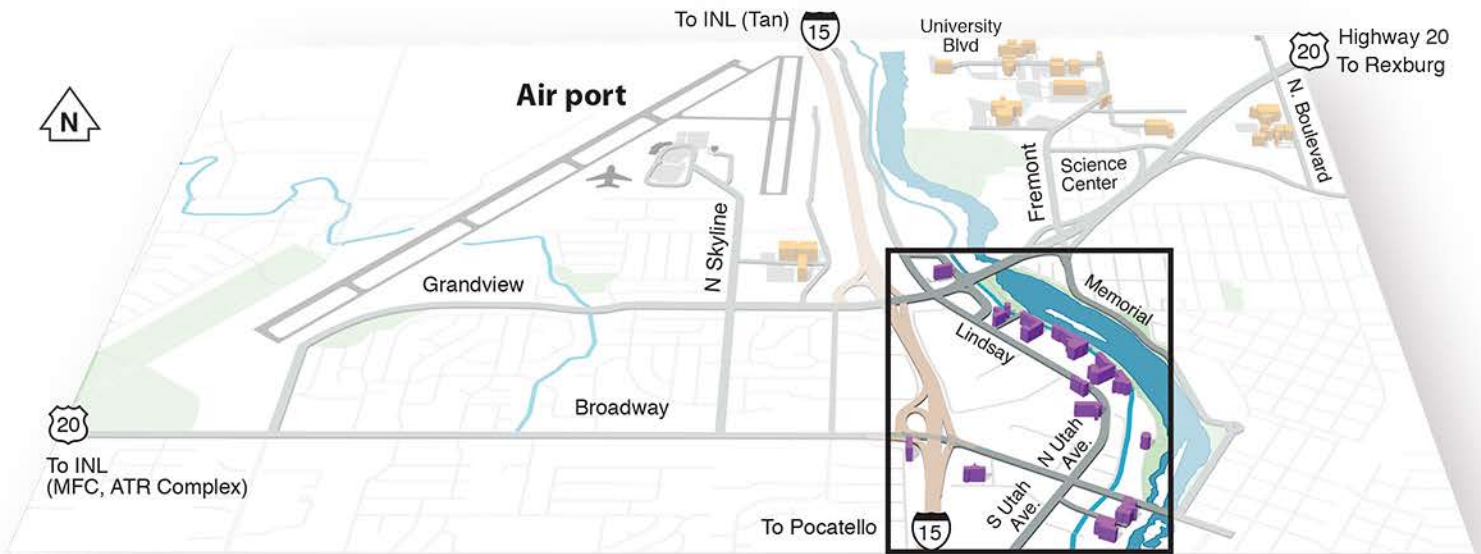

# HOTELS

- (A) Hilton Garden Inn**  
(208) 522-9500  
700 Lindsay Blvd,  
Idaho Falls, ID 83402
- (B) Le Ritz**  
208-528-0880  
720 Lindsay Boulevard,  
Idaho Falls, ID 83402
- (C) Hampton Inn Airport**  
(208) 523-1400  
Hampton 645 Lindsay Blvd,  
Idaho Falls, ID 83402
- (D) Residence Inn**  
by Marriott  
(208) 542-0000  
635 W Broadway St  
Idaho Falls, ID 83402
- (E) SpringHill Suites**  
by Marriott  
(208) 552-7000  
665 Riverwalk Drive,  
Idaho Falls, ID 83402
- (F) Fairfield Inn & Suites**  
by Marriott  
(208) 552-7378  
1293 W Broadway St,  
Idaho Falls, ID 83402

## Directions from air port to most Hotels

Start out going south on N Skyline Dr.  
Take the 1st right to stay on N Skyline Dr.  
Turn left onto Grandview Dr.  
Stay straight to go onto US-20 E  
Take the Lindsay Blvd exit  
Turn left onto Lindsay Blvd.