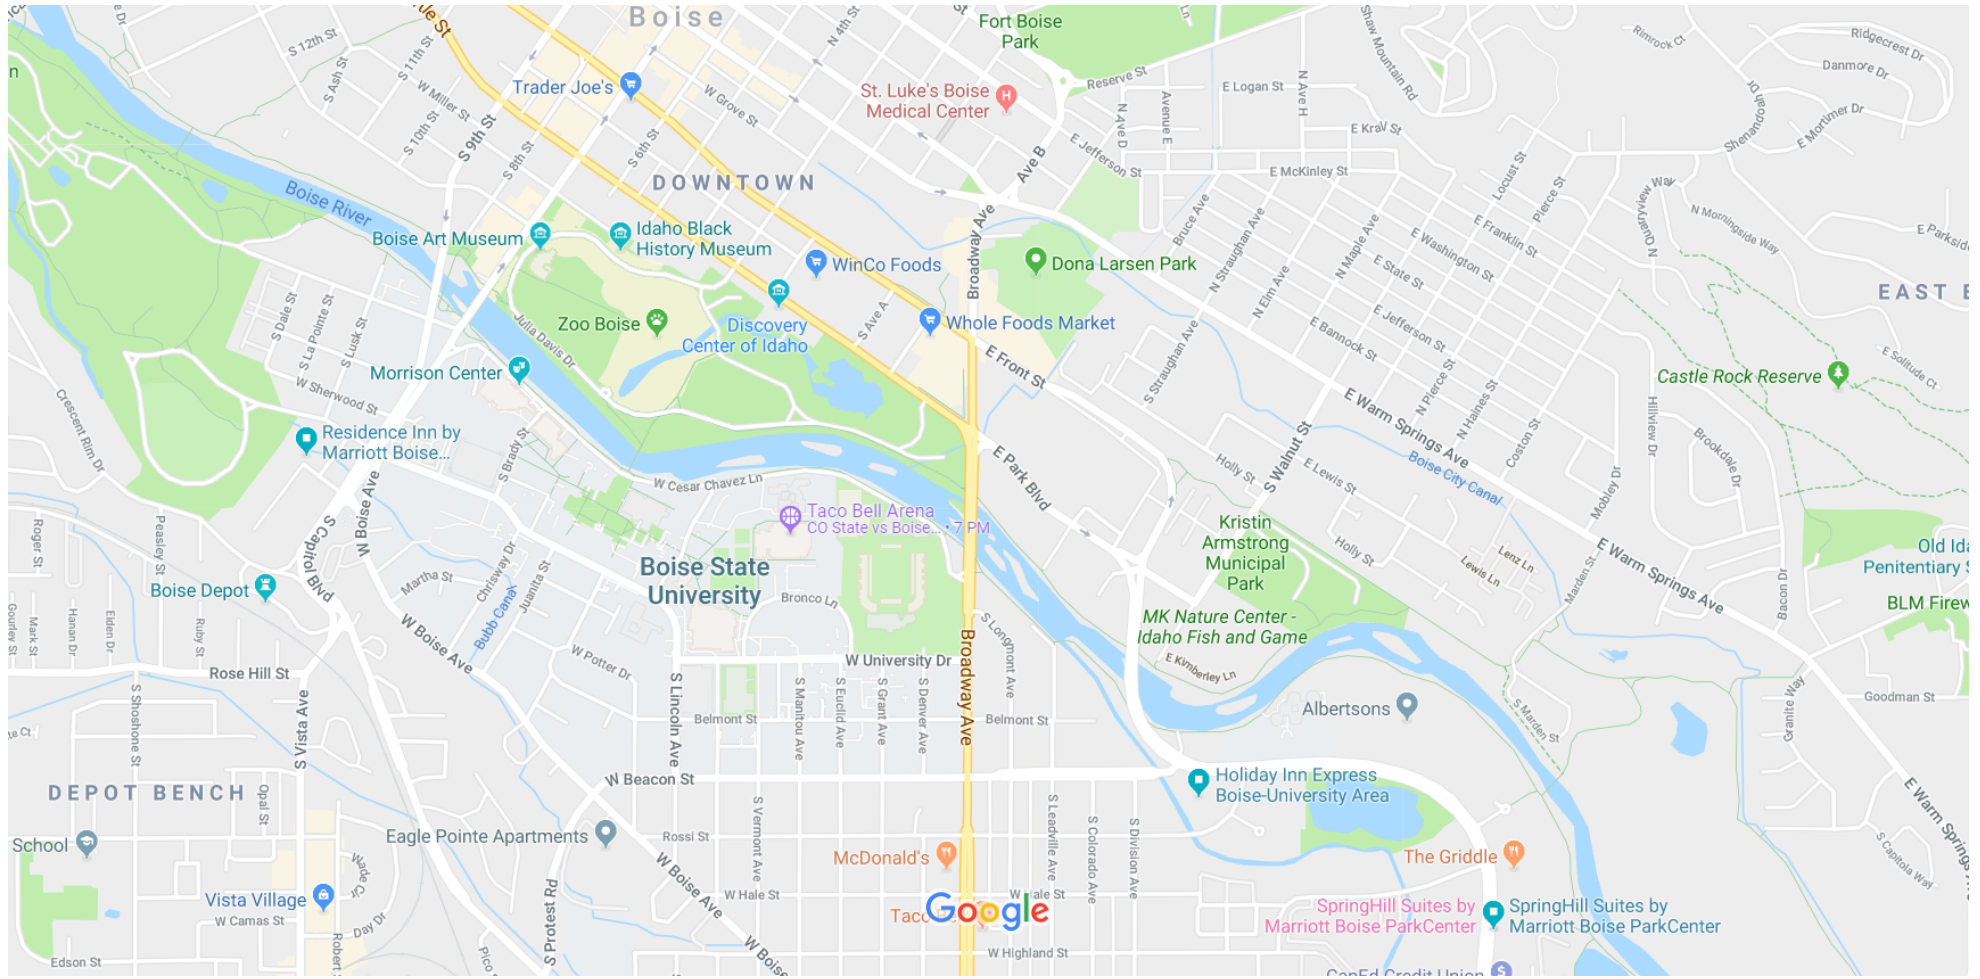

# Google Maps Boise Hotels

Map data ©2019 Google 1000 ft